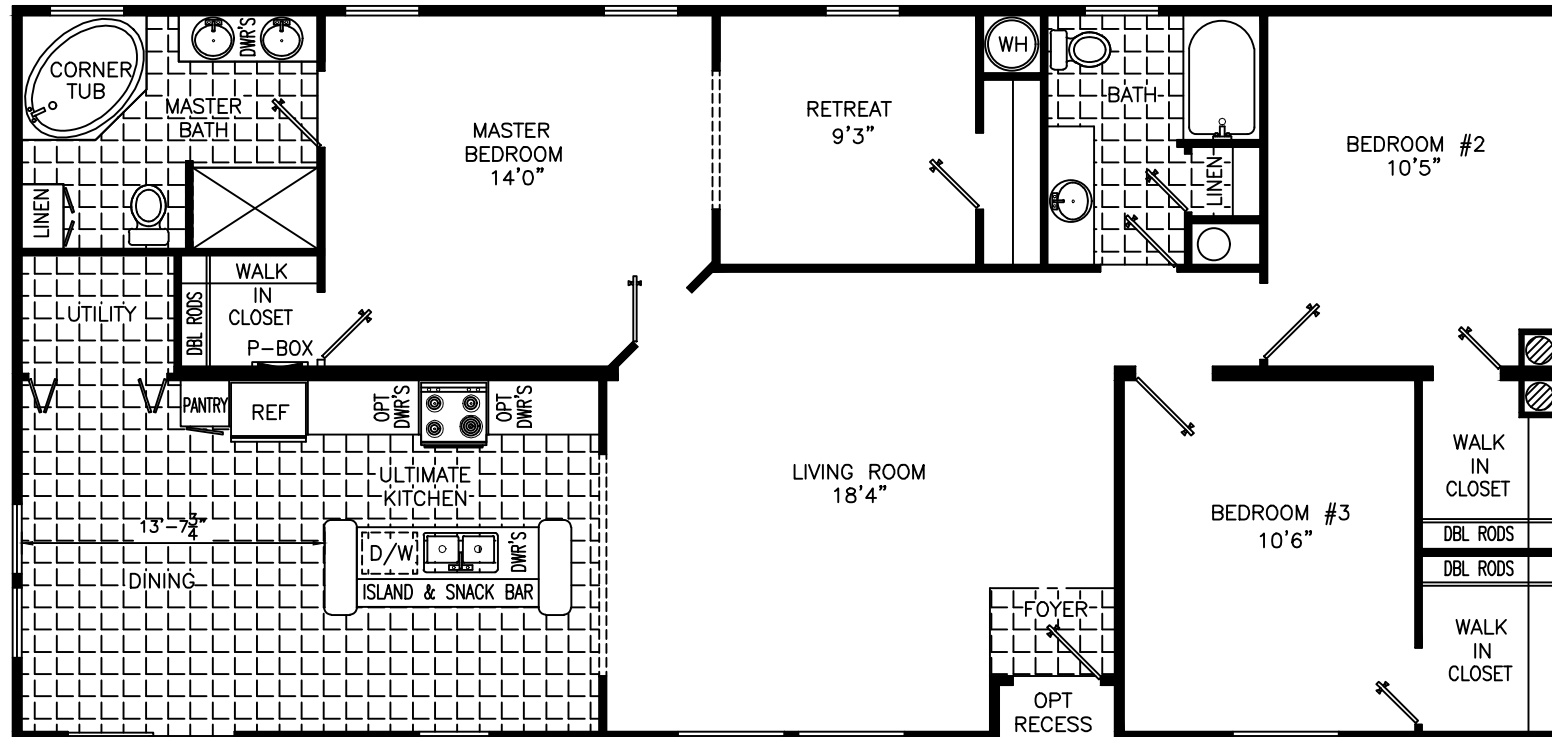

## LINDSAY

56' X 28' 3 F&R, 2 BATH 56E3D(23)  
1484 SQ. FT.

CATHEDRAL CEILING THROUGHOUT

*Homes Designed, Built & Serviced  
By NOBILITY HOMES*

MANUFACTURED IN ACCORDANCE WITH STANDARDS DEVELOPED AND ENFORCED BY HUD. DUE TO OUR CONTINUING PROGRAM OF PRODUCT IMPROVEMENT, PRICES AND SPECIFICATIONS ARE SUBJECT TO CHANGE WITHOUT NOTICE. SOME ITEMS SUCH AS TIRES, RIMS, AXLES AND HITCHES MAY HAVE BEEN RECYCLED AFTER INSPECTION FOR SAFETY AND APPRARANCE. ALL DIMENSIONS ARE NOMINAL.