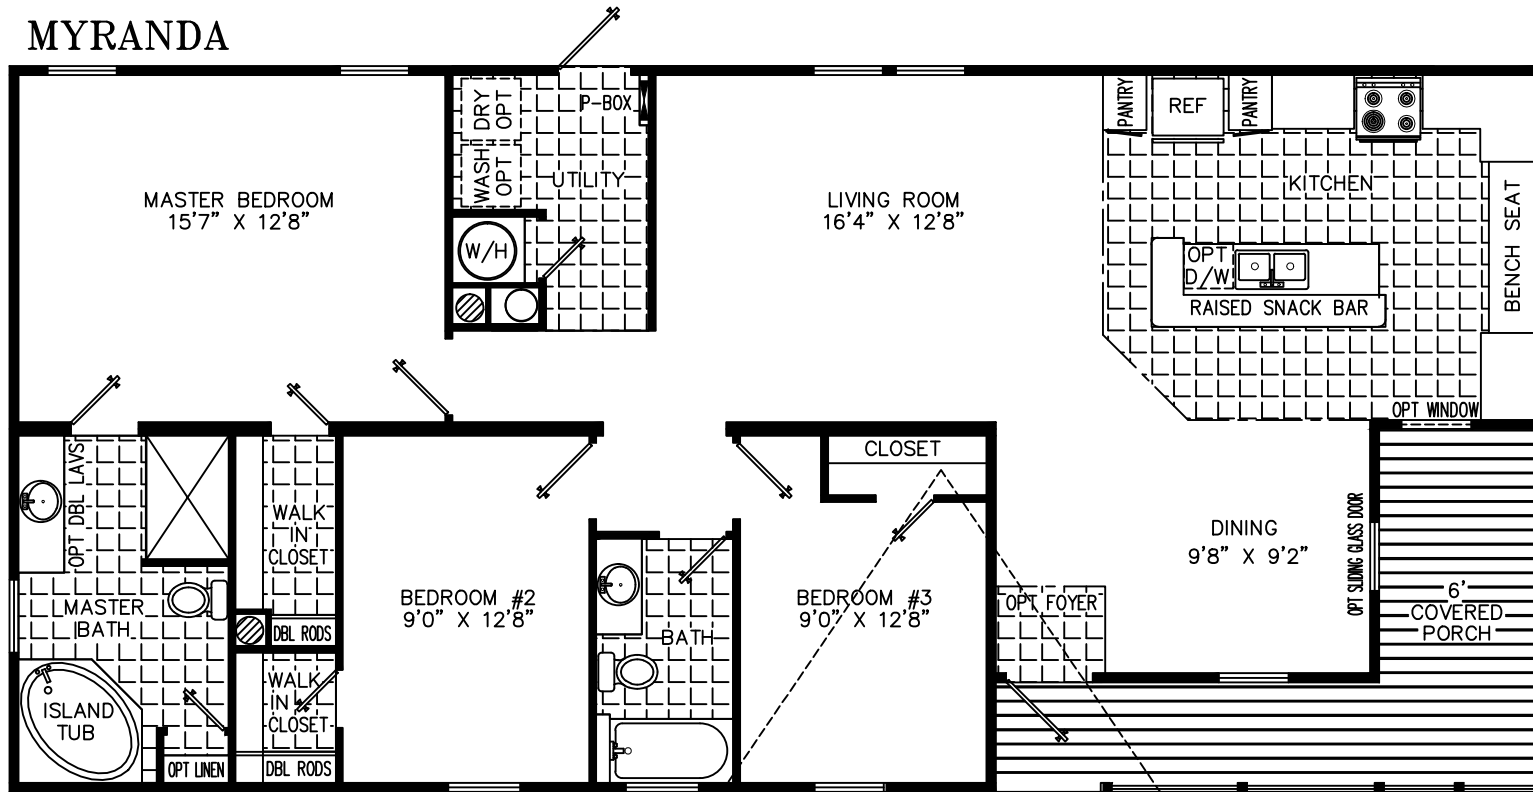

## MYRANDA

56' X 28' 3 BR, FK, 2 BATH 56E3A(2)  
 CATHEDRAL CEILING THROUGHOUT  
 1484 SQ. FT. W/CVD PCH  
 1349 SQ. FT. W/O CVD PCH

OPT 16' DORMER

*Homes Designed, Built & Serviced  
 By NOBILITY HOMES*