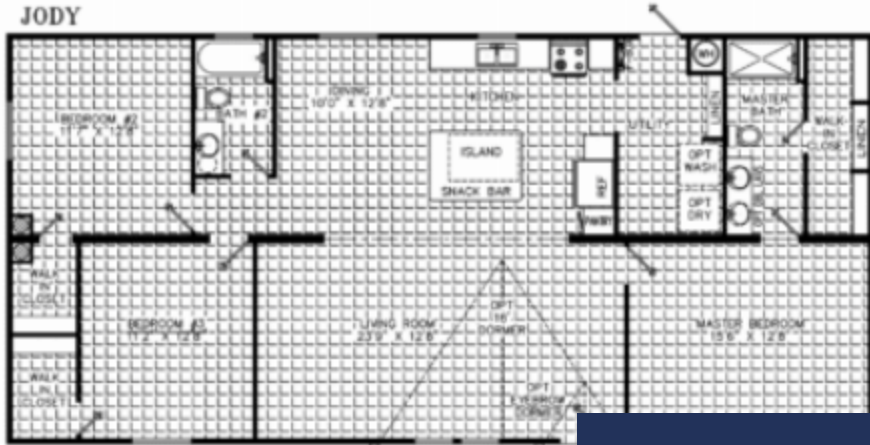

Prestige Home Centers

JODY

56' X 28' 3 F&R, 2 BATH 56E3H(29)
1484 SQ. FT.

\$ 114,595.00

JODY 28x56

<https://prestigehomecenters.com>

The "Jody" model by Nobility Homes is a spacious and thoughtfully designed 3-bedroom, 2-bathroom home, covering a total of 1,484 square feet. The layout features a large living room, offering ample space for relaxation or entertaining guests, with a cathedral ceiling that adds an open and airy feel throughout the...

- 2 beds
- 2 baths
- 1484 sq ft

BASIC FACTS

Property ID: 3948

Bathrooms: 2

Dimensions: 56 x 28

Bedrooms: 2

Area: 1484 sq ft