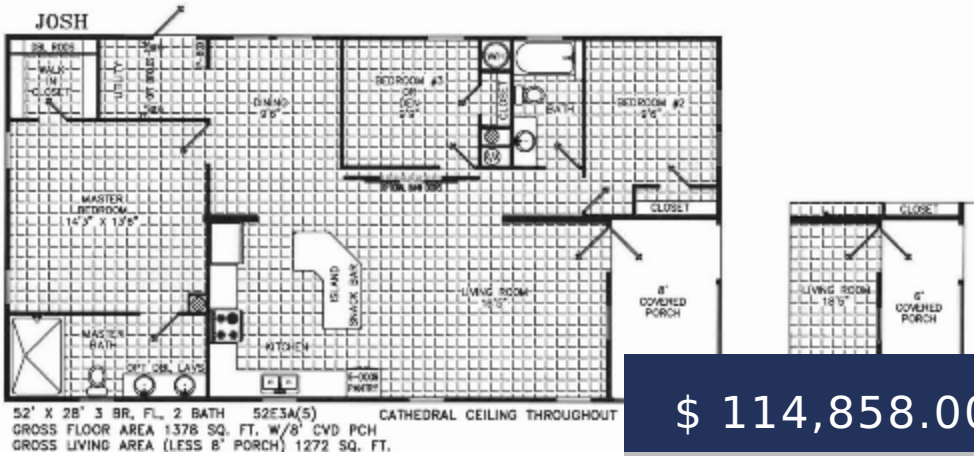

Prestige Home Centers

\$ 114,858.00

JOSH

<https://prestigehomecenters.com>

Discover the Josh model, a spacious and stylish manufactured home designed for both comfort and functionality. This three-bedroom, two-bathroom home features cathedral ceilings that create an open, airy feel throughout. The centerpiece is a modern kitchen with a large island—ideal for meal prep, casual dining, or entertaining guests. A covered...

- 3 beds
- 2 baths
- 1378 sq ft

BASIC FACTS

Property ID: 4274

Bathrooms: 2

Dimensions: 52' x 28'

Bedrooms: 3

Area: 1378 sq ft