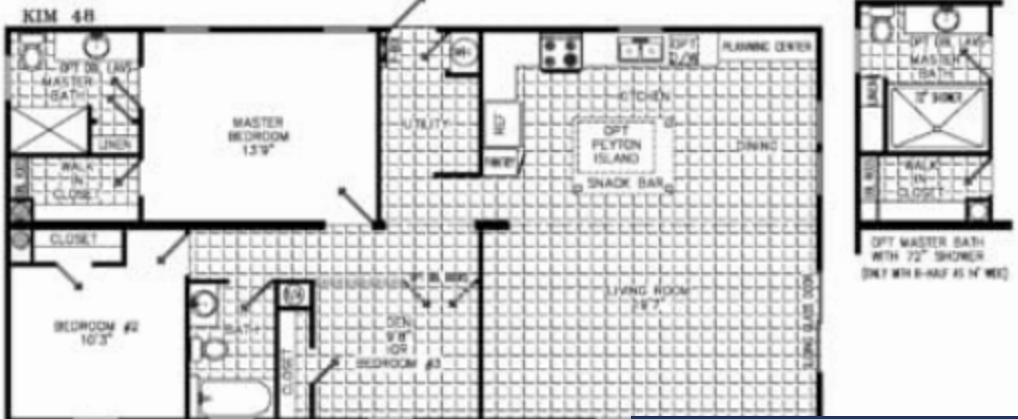

# Prestige Home Centers

48' X 24', 26' & 28' 3 FK, 2 BATH 48C3A(2) CATHEDRAL C  
1120.0 SQ. FT. - 24" WIDE  
1196.0 SQ. FT. - 26" WIDE  
1272.0 SQ. FT. - 28" WIDE

**\$ 108,540.00**

## KIM 24x48

<https://prestigehomecenters.com>

- 3 beds
- 2 baths
- New
- 1152 sq ft

## BASIC FACTS

**Property ID:** 4268

**Bedrooms:** 3

**Area:** 1152 sq ft

**Status:** New

**Bathrooms:** 2