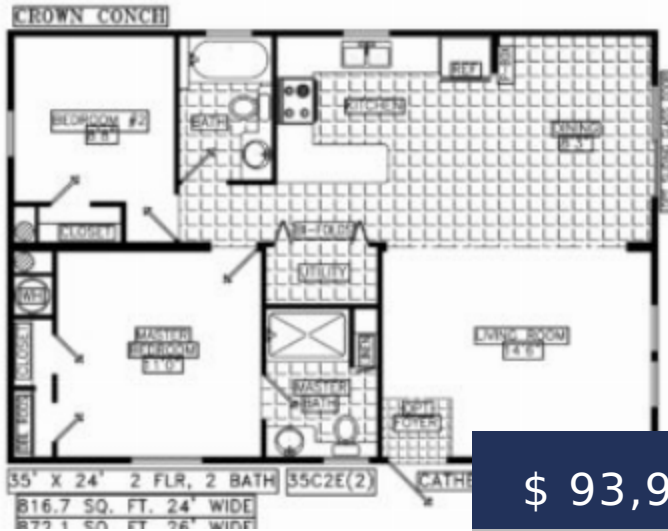

Prestige Home Centers

$ 93,921.00

CROWN CONCH 24

<https://prestigehomecenters.com>

- 2 beds
- 2 baths
- Double Wide
- New
- 816 sq ft