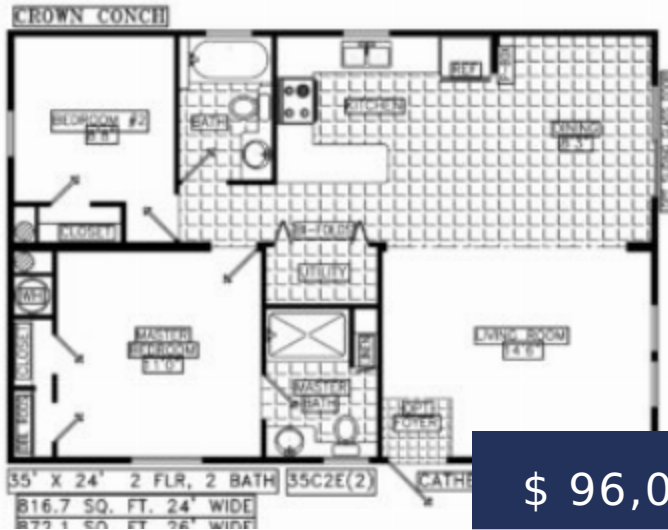

Prestige Home Centers

\$ 96,032.00

CROWN CONCH 28

<https://prestigehomecenters.com>

- 2 beds
- 2 baths
- Double Wide
- New
- 927 sq ft

BASIC FACTS

Property ID: 514

Bedrooms: 2

Type: Double Wide

Dimensions: 28' x 35'

Status: New

Bathrooms: 2

Area: 927 sq ft