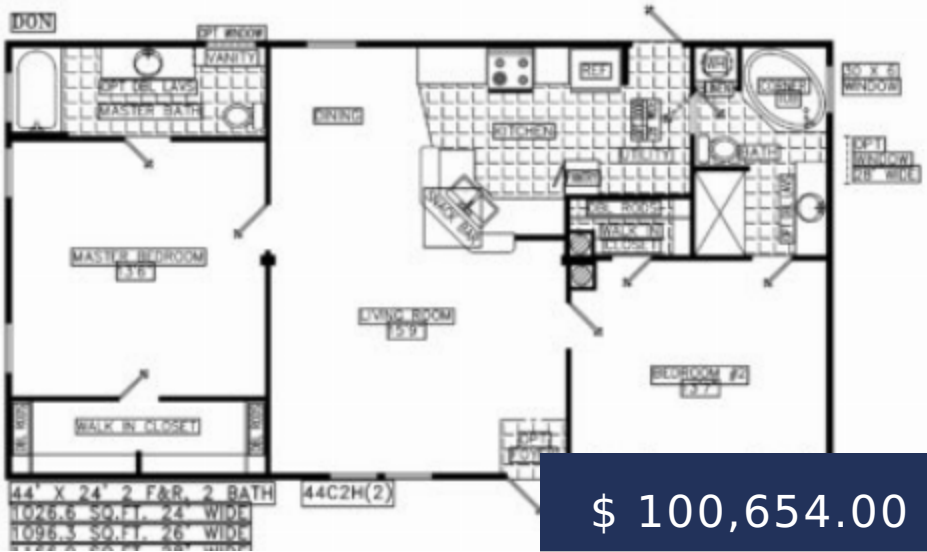

Prestige Home Centers

\$ 100,654.00

DON 24

<https://prestigehomecenters.com>

- 2 beds
- 2 baths
- Double Wide
- New
- 1026 sq ft

BASIC FACTS

Property ID: 540

Bedrooms: 2

Type: Double Wide

Dimensions: 24' x 44'

Status: New

Bathrooms: 2

Area: 1026 sq ft