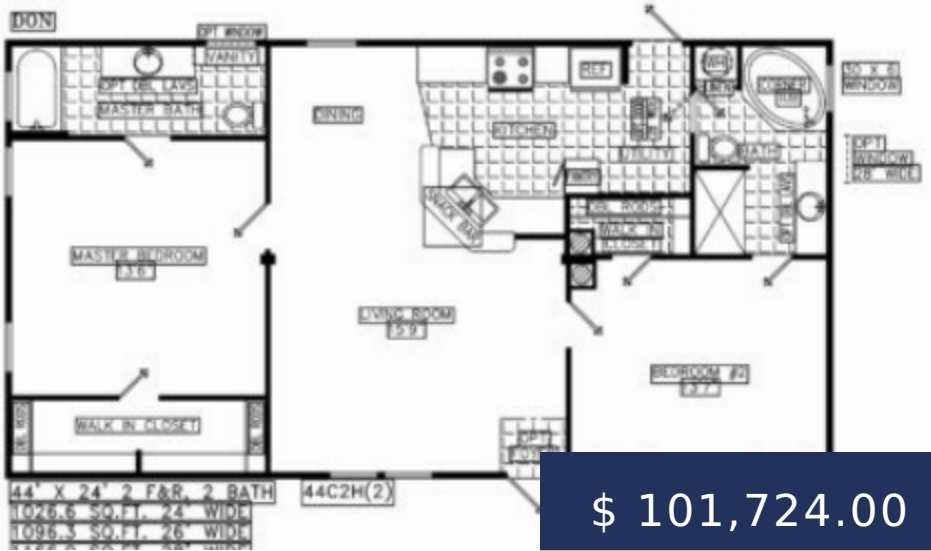

Prestige Home Centers

\$ 101,724.00

DON 26

<https://prestigehomecenters.com>

- 2 beds
- 2 baths
- Double Wide
- New
- 1096 sq ft

BASIC FACTS

Property ID: 541

Bedrooms: 2

Type: Double Wide

Dimensions: 26' x 44'

Status: New

Bathrooms: 2

Area: 1096 sq ft