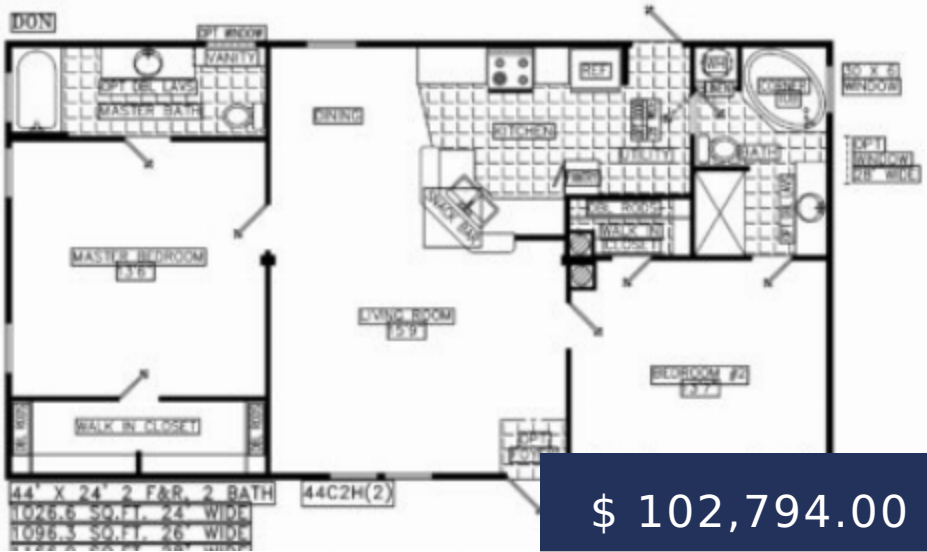

Prestige Home Centers

$ 102,794.00

DON 28

<https://prestigehomecenters.com>

- 2 beds
- 2 baths
- Double Wide
- New
- 1166 sq ft