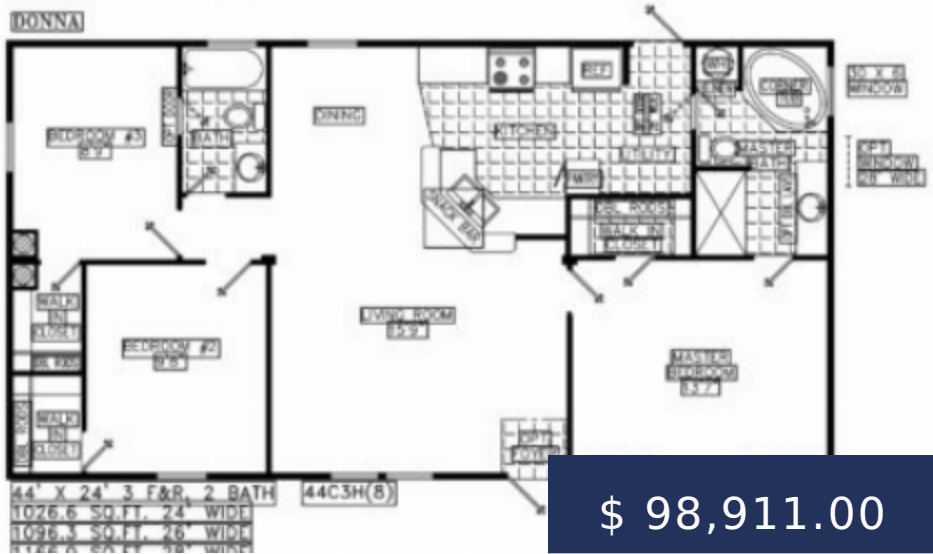

Prestige Home Centers

DONNA

\$ 98,911.00

DONNA 24

<https://prestigehomecenters.com>

- 3 beds
- 2 baths
- Double Wide
- New
- 1026 sq ft

BASIC FACTS

Property ID: 543

Bedrooms: 3

Type: Double Wide

Dimensions: 24' x 44'

Status: New

Bathrooms: 2

Area: 1026 sq ft