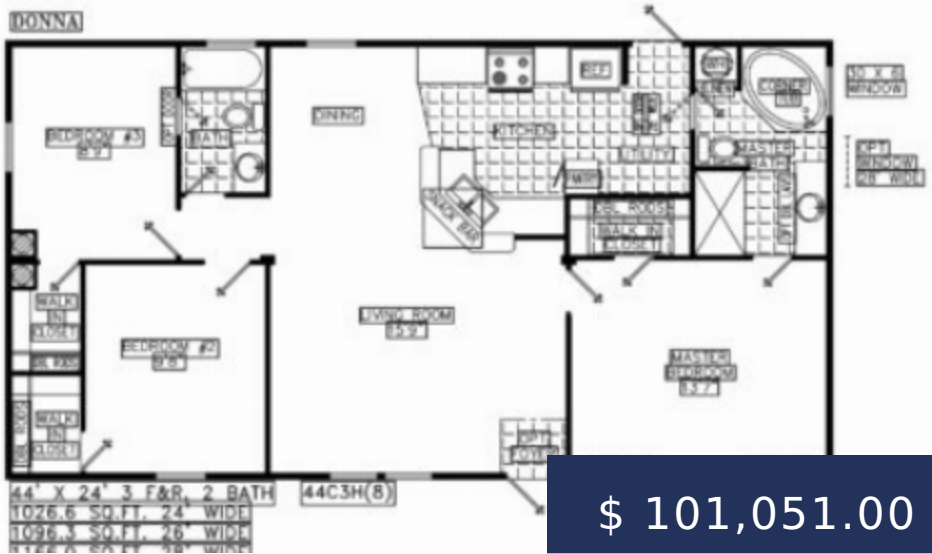

Prestige Home Centers

DONNA

\$ 101,051.00

DONNA 28

<https://prestigehomecenters.com>

- 3 beds
- 2 baths
- Double Wide
- New
- 1166 sq ft

BASIC FACTS

Property ID: 545

Bedrooms: 3

Type: Double Wide

Dimensions: 28' x 44'

Status: New

Bathrooms: 2

Area: 1166 sq ft