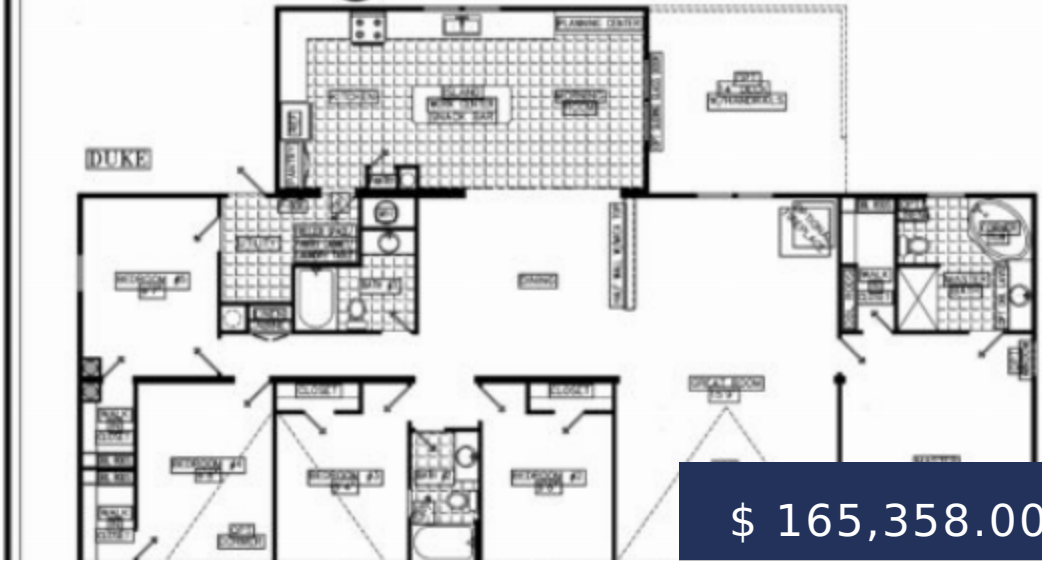

Prestige Home Centers

DUKE

<https://prestigehomecenters.com>

\$ 165,358.00

- 5 beds
- 3 baths
- Triple Wide
- New
- 2153 sq ft

BASIC FACTS

Property ID: 604

Bedrooms: 5

Type: Triple Wide

Dimensions: 42' x 68'

Status: New

Bathrooms: 3

Area: 2153 sq ft