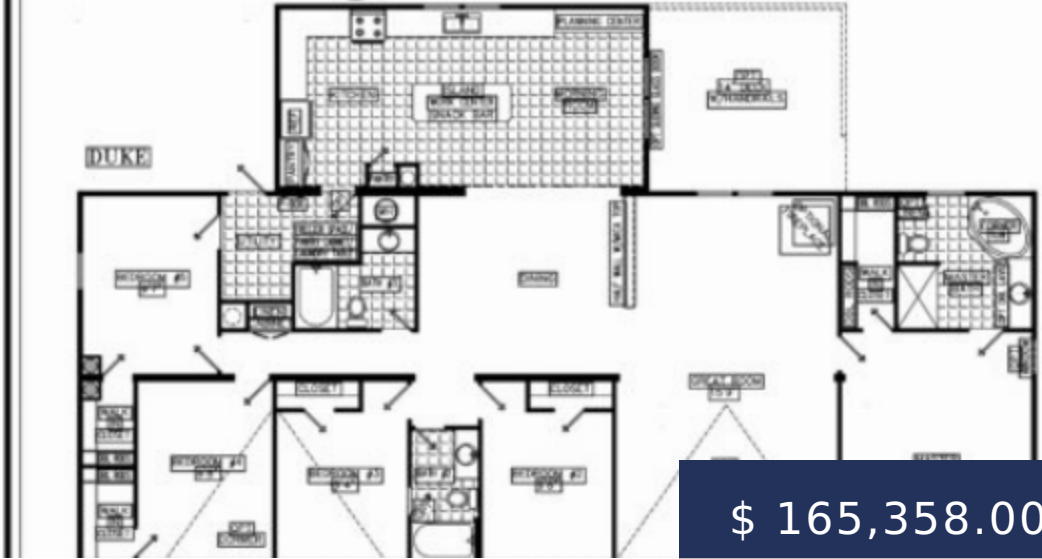

Prestige Home Centers

DUKE

<https://prestigehomecenters.com>

\$ 165,358.00

- 5 beds
- 3 baths
- Triple Wide
- New
- 2153 sq ft

BASIC FACTS

Property ID: 604

Bedrooms: 5

Type: Triple Wide

Dimensions: 42' x 68'

Status: New

Bathrooms: 3

Area: 2153 sq ft