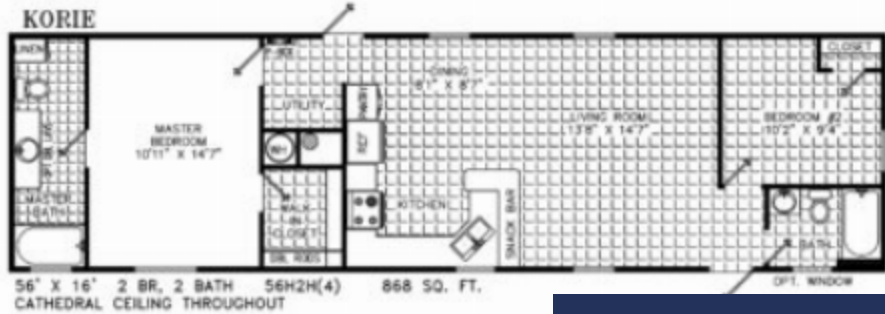

Prestige Home Centers

$ 79,233.00

KORIE

<https://prestigehomecenters.com>

- 2 beds
- 2 baths
- Single Wide
- New
- 868 sq ft