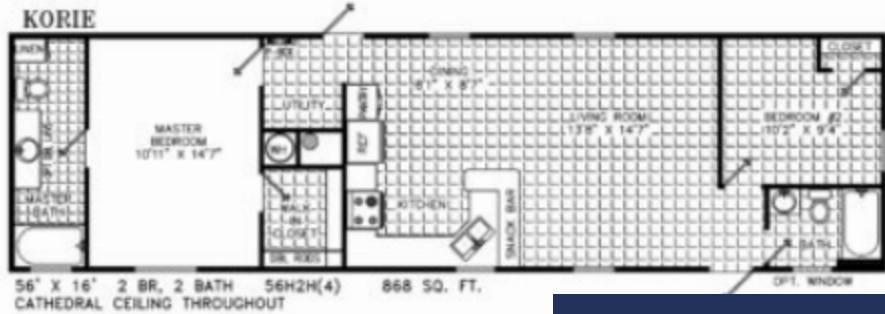

Prestige Home Centers

\$ 79,233.00

THE KORIE

<https://prestigehomecenters.com>

- 2 beds
- 2 baths
- Single Wide
- New
- 868 sq ft

BASIC FACTS

Property ID: 500

Bedrooms: 2

Type: Single Wide

Dimensions: 16' x 56'

Status: New

Bathrooms: 2

Area: 868 sq ft