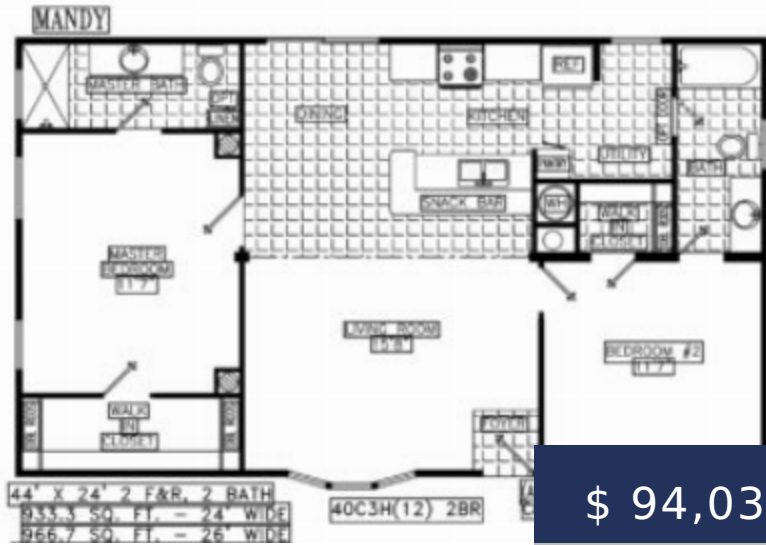

Prestige Home Centers

\$ 94,038.00

MANDY 24

<https://prestigehomecenters.com>

- 2 beds
- 2 baths
- Double Wide
- New
- 933 sq ft

BASIC FACTS

Property ID: 521

Bedrooms: 2

Type: Double Wide

Dimensions: 24' x 40'

Status: New

Bathrooms: 2

Area: 933 sq ft