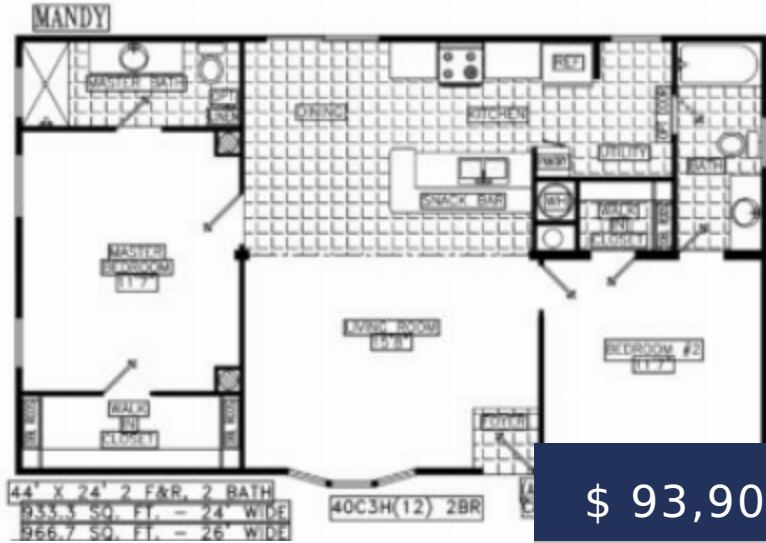

Prestige Home Centers

\$ 93,901.00

MANDY 24

<https://prestigehomecenters.com>

- 2 beds
- 2 baths
- Double Wide
- New
- 933 sq ft

BASIC FACTS

Property ID: 521

Bedrooms: 2

Type: Double Wide

Dimensions: 24' x 40'

Status: New

Bathrooms: 2

Area: 933 sq ft