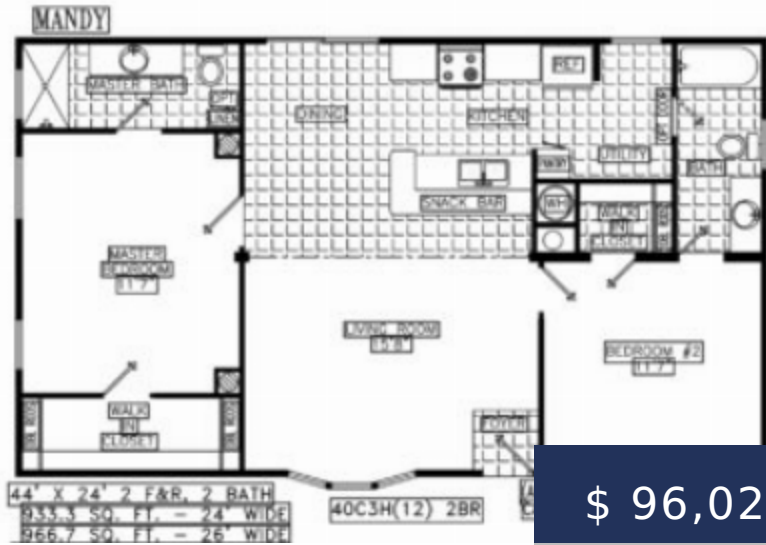

Prestige Home Centers

\$ 96,028.00

MANDY 28

<https://prestigehomecenters.com>

- 2 beds
- 2 baths
- Double Wide
- New
- 1060 sq ft

BASIC FACTS

Property ID: 523

Bedrooms: 2

Type: Double Wide

Dimensions: 28' x 40'

Status: New

Bathrooms: 2

Area: 1060 sq ft