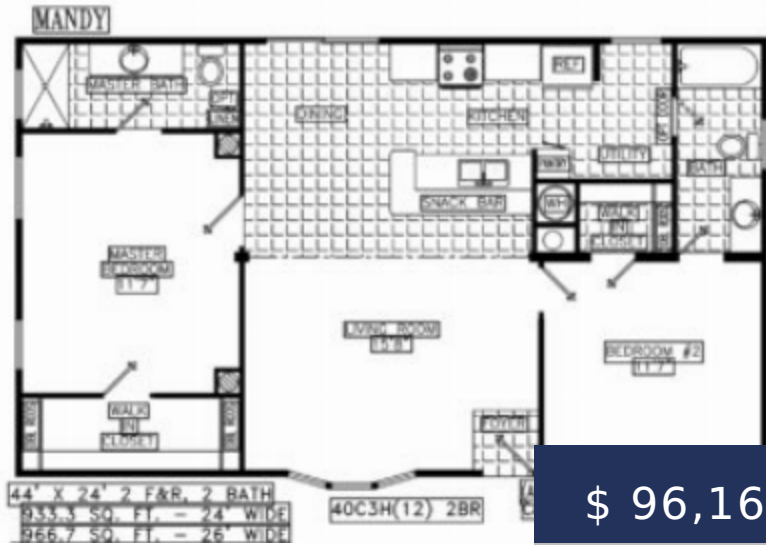

Prestige Home Centers

\$ 96,165.00

MANDY 28

<https://prestigehomecenters.com>

- 2 beds
- 2 baths
- Double Wide
- New
- 1060 sq ft

BASIC FACTS

Property ID: 523

Bedrooms: 2

Type: Double Wide

Dimensions: 28' x 40'

Status: New

Bathrooms: 2

Area: 1060 sq ft