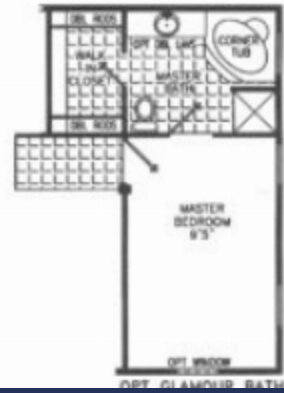

Prestige Home Centers

40' X 24' 2 F&R, 2 BA
840.0 SQ. FT. 24' WIDE
897.0 SQ. FT. 26' WIDE
954.0 SQ. FT. 28' WIDE

36C2H(2)

(ALSO AVAILABLE IN 26' & 30' WIDE)

CATHEDRAL CEILING THROUGHOUT

\$ 85,995.00

MINDI II 24

<https://prestigehomecenters.com>

The Mindi II model is a limited time offer!

- 2 beds
- 2 baths
- Double Wide
- New
- 840 sq ft

BASIC FACTS

Property ID: 571

Bedrooms: 2

Type: Double Wide

Dimensions: 24' x 36'

Status: New

Bathrooms: 2

Area: 840 sq ft