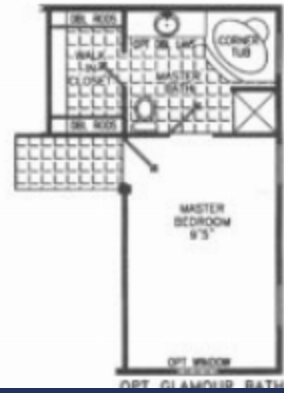

# Prestige Home Centers

40' X 24' 2 F&R, 2 BA  
840.0 SQ. FT. 24' WIDE  
897.0 SQ. FT. 26' WIDE  
954.0 SQ. FT. 28' WIDE

36C2H(2)

(ALSO AVAILABLE IN 26' & 30' WIDE)

CATHEDRAL CEILING THROUGHOUT

\$ 81,585.00

## MINDI II 24

<https://prestigehomecenters.com>

The Mindi II model is a limited time offer!

- 2 beds
- 2 baths
- Double Wide
- New
- 840 sq ft

## BASIC FACTS

**Property ID:** 571

**Bedrooms:** 2

**Type:** Double Wide

**Dimensions:** 24' x 36'

**Status:** New

**Bathrooms:** 2

**Area:** 840 sq ft