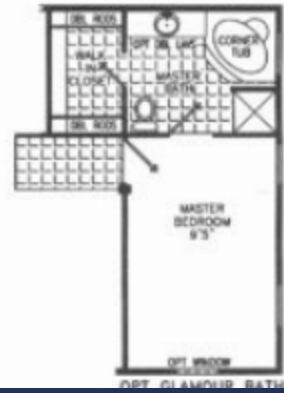

Prestige Home Centers

\$ 87,858.00

MINDI II 24

<https://prestigehomecenters.com>

The Mindi II model is a limited time offer!

- 2 beds
- 2 baths
- Double Wide
- New
- 840 sq ft

BASIC FACTS

Property ID: 571

Bedrooms: 2

Type: Double Wide

Dimensions: 24' x 36'

Status: New

Bathrooms: 2

Area: 840 sq ft