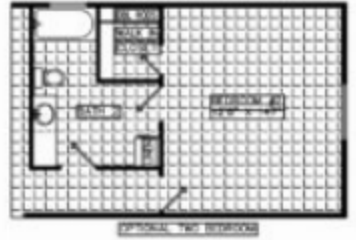

Prestige Home Centers

PHIL STRETCH

72' X 16' 3 BR, 2 BATH 72HSH(?) 1098 SQ. FT.

\$ 86,503.00

PHIL STRETCH

<https://prestigehomecenters.com>

- 3 beds
- 2 baths
- Single Wide
- New
- 1098 sq ft

BASIC FACTS

Property ID: 506

Bedrooms: 3

Type: Single Wide

Dimensions: 16' x 72'

Status: New

Bathrooms: 2

Area: 1098 sq ft