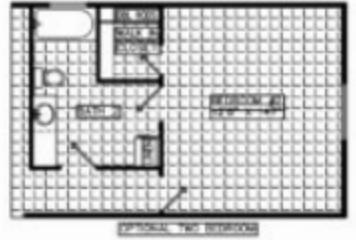

Prestige Home Centers

\$ 86,503.00

PHIL STRETCH

<https://prestigehomecenters.com>

- 3 beds
- 2 baths
- Single Wide
- New
- 1098 sq ft

BASIC FACTS

Property ID: 506

Bedrooms: 3

Type: Single Wide

Dimensions: 16' x 72'

Status: New

Bathrooms: 2

Area: 1098 sq ft