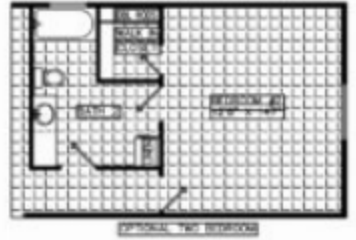

Prestige Home Centers