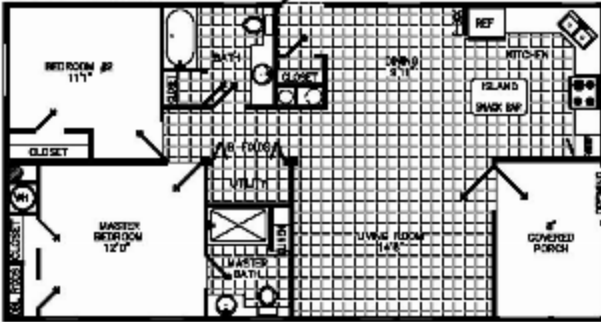

Prestige Home Centers

REED FLOWER 44

44' X 24', 26' AND 28' 2 BK, 2 BATH 44C27(2)PCN CATHEDRAL CEILING THROUGHOUT
 GROSS FLOOR AREA 1028.7 SQ. FT. 24' WIDE 1098.3 SQ. FT. 26' WIDE
 GROSS LIVING AREA 933.3 SQ. FT. 24' WIDE 990.3 SQ. FT. 28' WIDE

\$ 106,578.00

REED FLOWER 26

<https://prestigehomecenters.com>

The middle size of the Reed Flower Model!

- 2 beds
- 1 bath
- New
- 1096 sq ft

BASIC FACTS

Property ID: 3418

Bedrooms: 2

Area: 1096 sq ft

Status: New

Bathrooms: 1