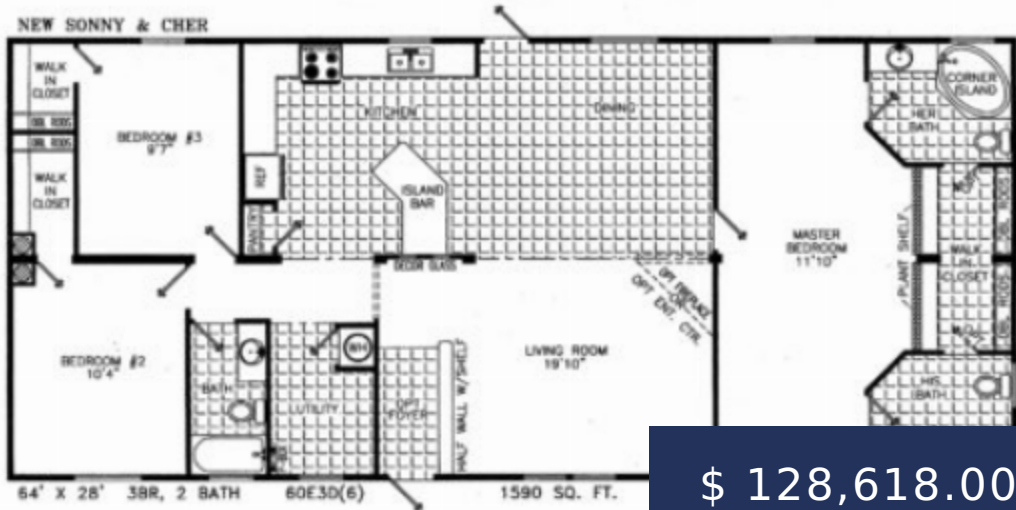

Prestige Home Centers

\$ 128,618.00

SONNY AND CHER

<https://prestigehomecenters.com>

- 3 beds
- 3 baths
- Double Wide
- New
- 1590 sq ft

BASIC FACTS

Property ID: 585

Bedrooms: 3

Type: Double Wide

Dimensions: 28' x 60'

Status: New

Bathrooms: 3

Area: 1590 sq ft

Entry Type: Side