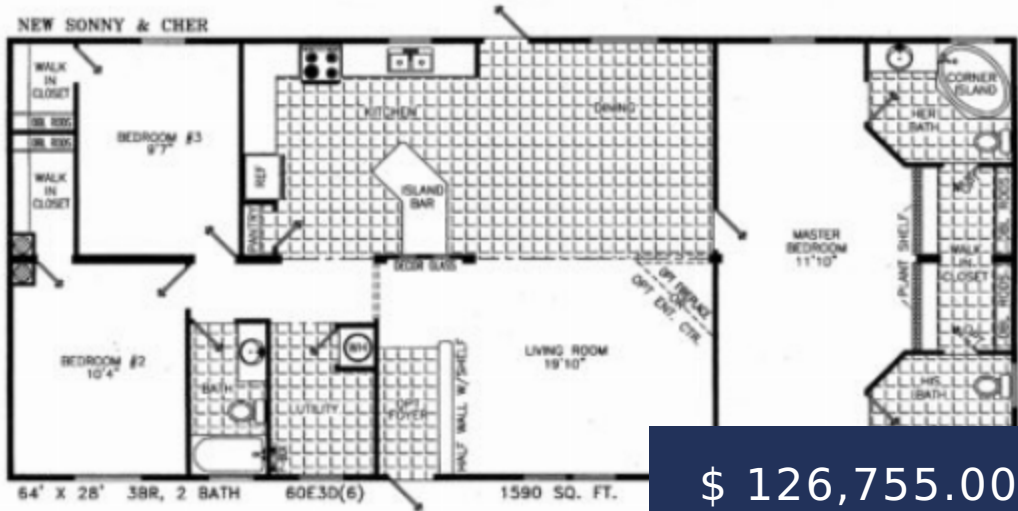

Prestige Home Centers

$ 126,755.00

SONNY AND CHER

<https://prestigehomecenters.com>

- 3 beds
- 3 baths
- Double Wide
- New
- 1590 sq ft